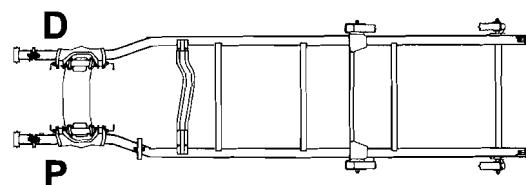

VIN #: \_\_\_\_\_ Build Date: \_\_\_\_\_

PASSENGER SIDE

- Automatic (O.D.)
- Standard (3-4-5-6)
- 4 cylinder
- 6 cylinder
- 8 cylinder

DRIVER SIDE

TOP VIEW

- Extended Van
- Gas
- Turbo
- Diesel

BOTTOM VIEW

### Major Parts Required

- Frt Bumper Assembly-chrome
- Frt Bumper Assembly-painted
- Front Frame Section
- Full Frame
- Sub Frame/Engine Cradle
- Core Support Assembly
- Radiator
- Condenser
- Cooling Fan(s)
- Air Conditioning Parts
- Hood
- Left Fender
- Right Fender
- Front Clip Assembly
- Bolt-on Sheet Metal Only
- Drivetrain Parts
- Left Front Suspension
- Right Front Suspension
- Front Axle Assembly
- Rack & Pinion/Steering Gear
- Steering Column
- Windshield
- Instrument Panel
- Console Assembly
- Back Glass
- Heated Back Glass
- Front Seats
- Rear Seat
- 3rd, 4th, 5th Seats
- Carpet
- Headliner