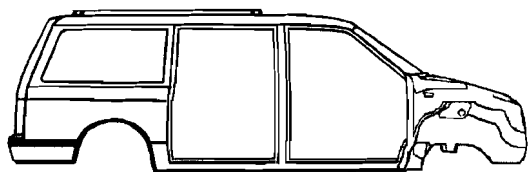

Recycled Parts Request: MINIVAN FORM

To: East Coast Auto Salvage From: _____

Contact Person: _____ Contact Person: _____

Phone #: _____ Fax #: _____ Date: _____

Year: _____ Make: _____ Model: _____

VIN #: _____ Build Date: _____

PASSENGER SIDE